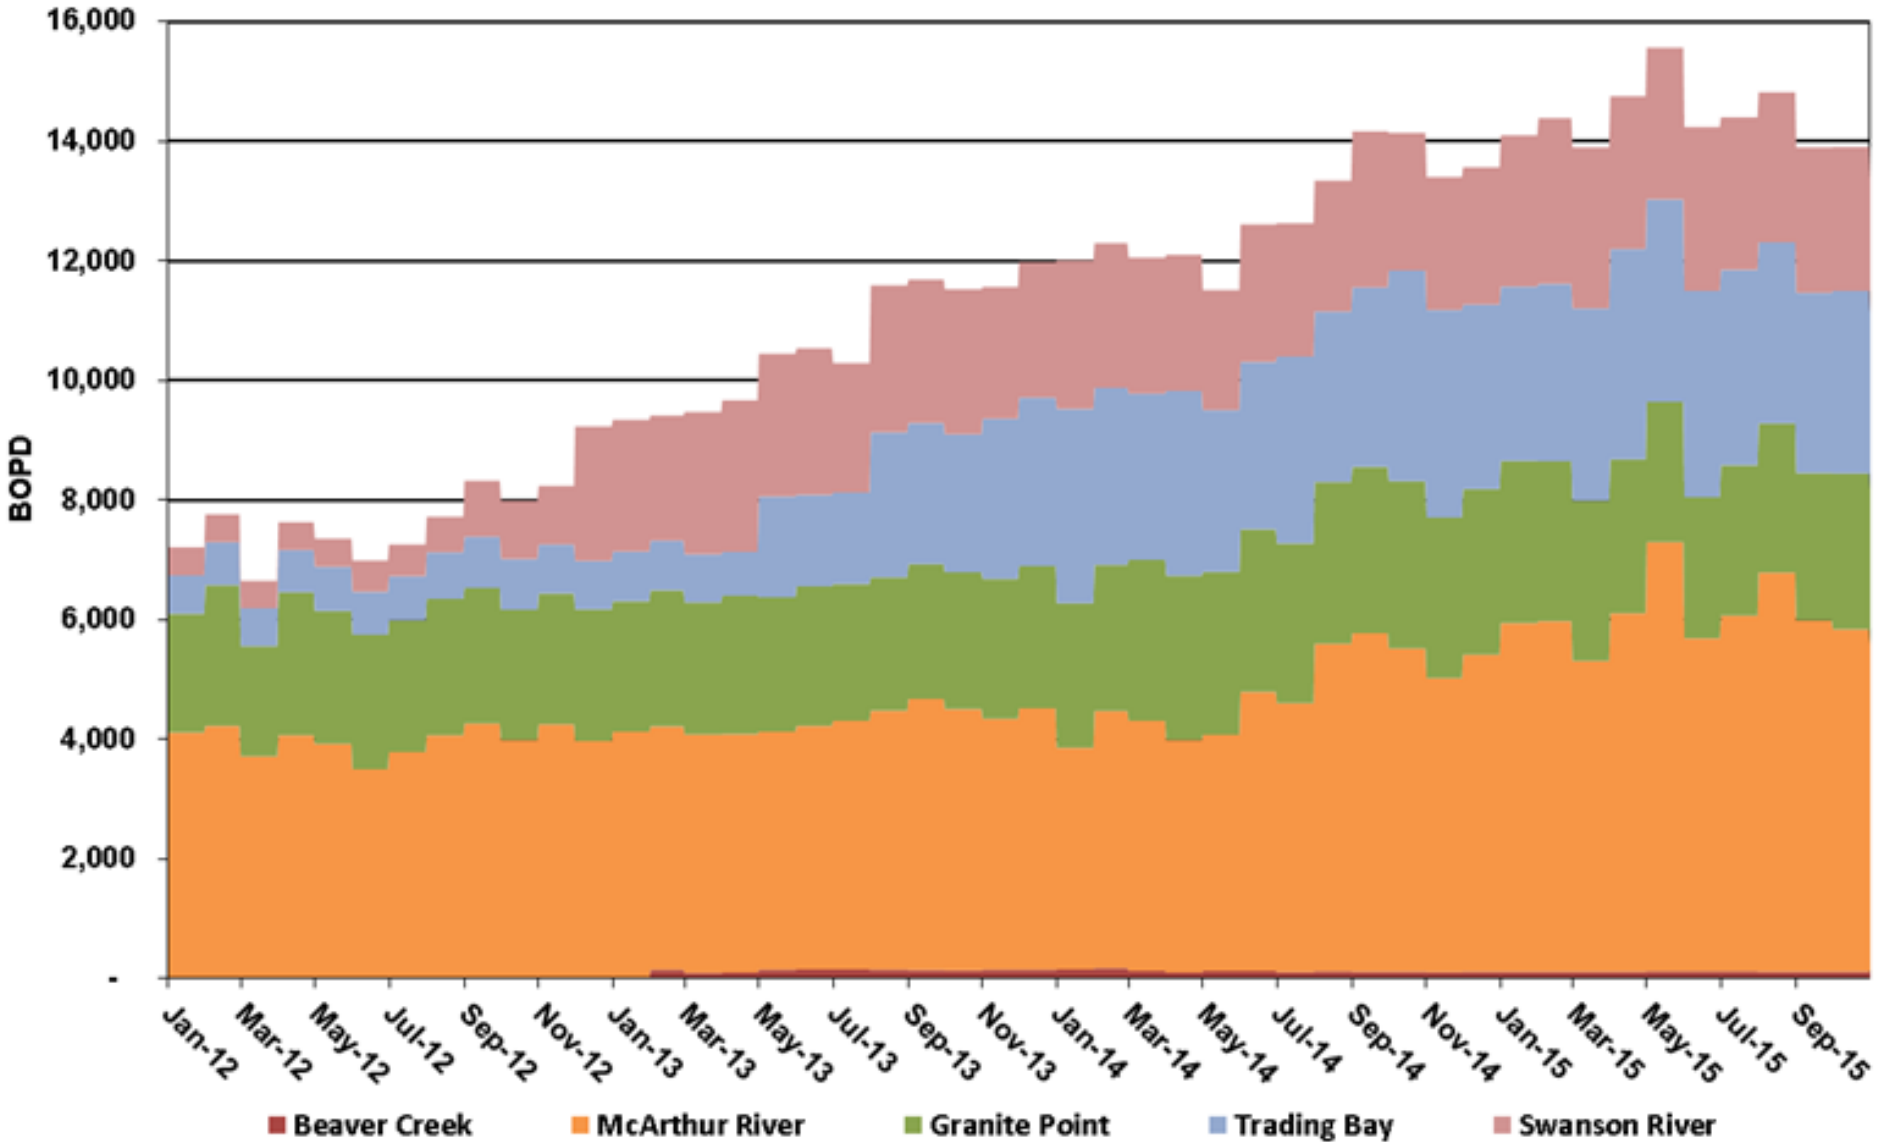

505 Employees
88% Alaska Residents

Current

520 Employees
88% Alaska Residents

2015: Year in Review

• Hilcorp Energy •
dream
2015

FORTUNE
100 BEST
COMPANIES TO WORK FOR
2015
3rd YEAR IN A ROW!

Cook Inlet: Oil

Cook Inlet: Natural Gas

North Slope: Oil

North Slope Cost Reduction

Alaska Spend

2012

2013

2014

- Capital Investment
- Drilling Program
- Expense AFE's