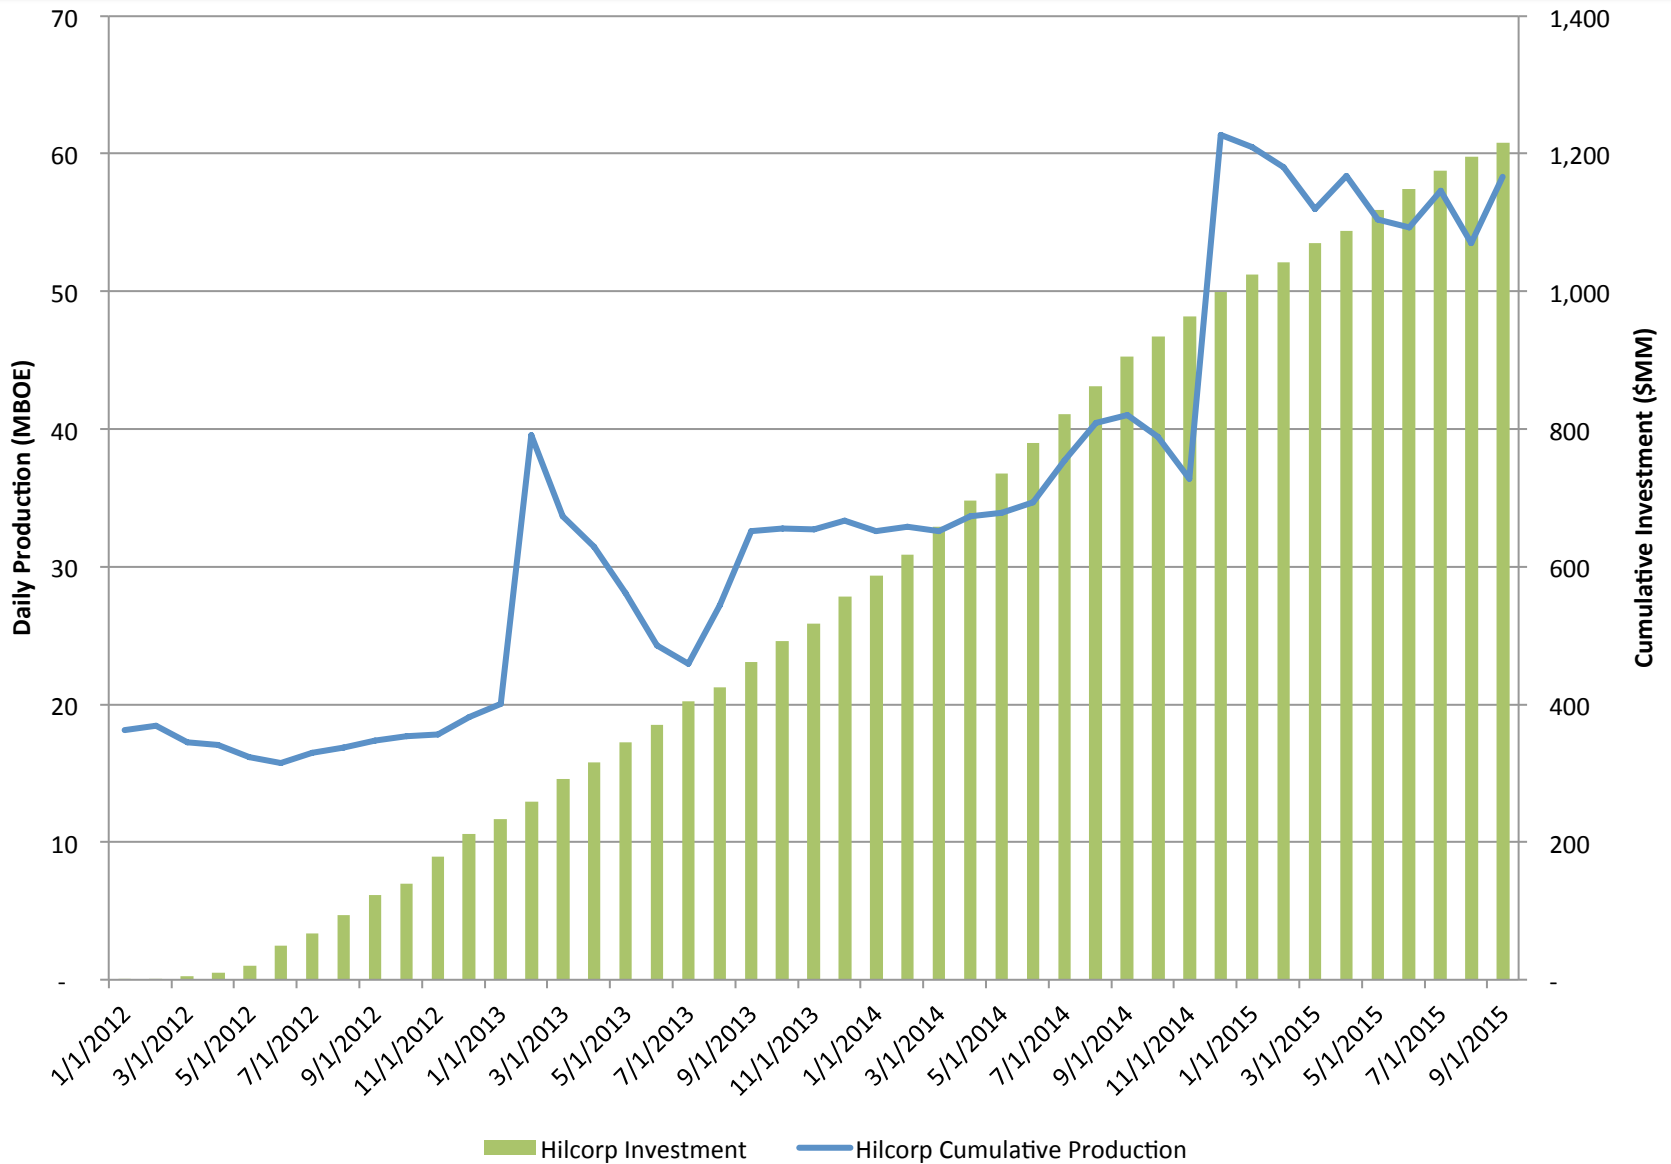

505 Employees
88% Alaska Residents

Current

520 Employees
88% Alaska Residents

2015: Year in Review

• Hilcorp Energy •
dream
2015

FORTUNE
100 BEST
COMPANIES TO WORK FOR
2015
3rd YEAR IN A ROW!

Cook Inlet: Oil

Cook Inlet: Natural Gas

North Slope: Oil

North Slope Cost Reduction

Alaska Spend

2012

2013

2014

- Capital Investment
- Drilling Program
- Expense AFE's

2015

2016

Looking Forward

Thank You