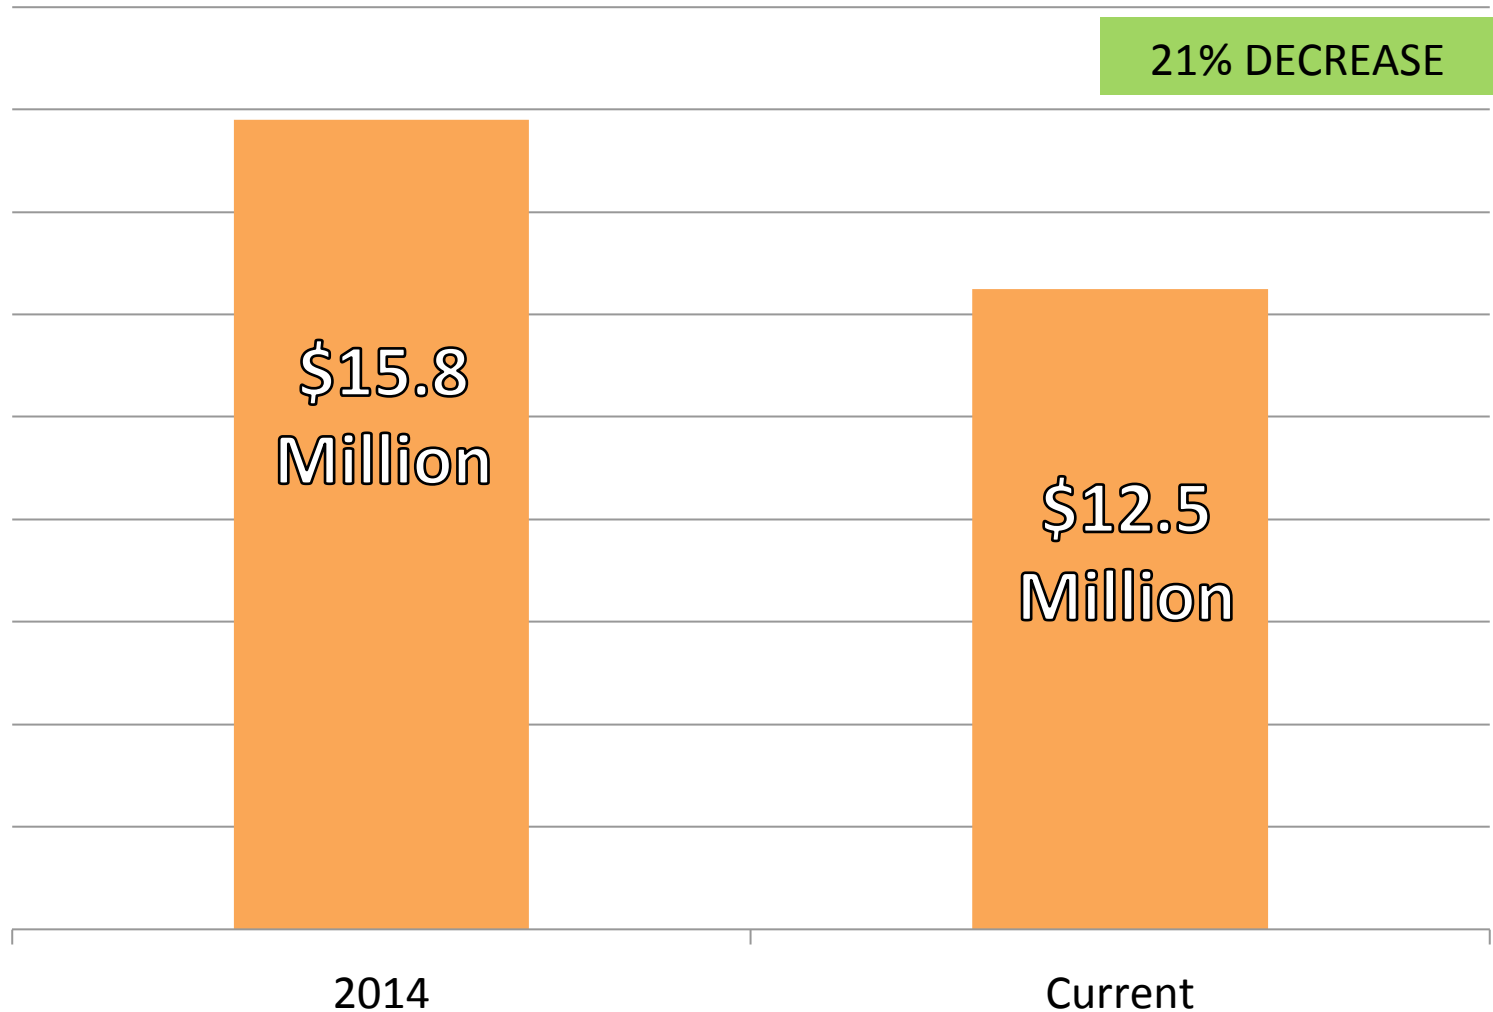

Cook Inlet: Natural Gas

North Slope: Oil

North Slope Cost Reduction

Alaska Spend

2012

2013

2014

- Capital Investment
- Drilling Program
- Expense AFE's