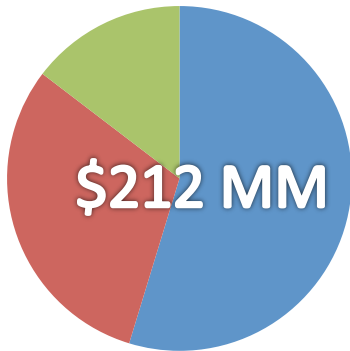

Cook Inlet: Natural Gas

North Slope: Oil

North Slope Cost Reduction

Alaska Spend

2012

2013

2014

- Capital Investment
- Drilling Program
- Expense AFE's