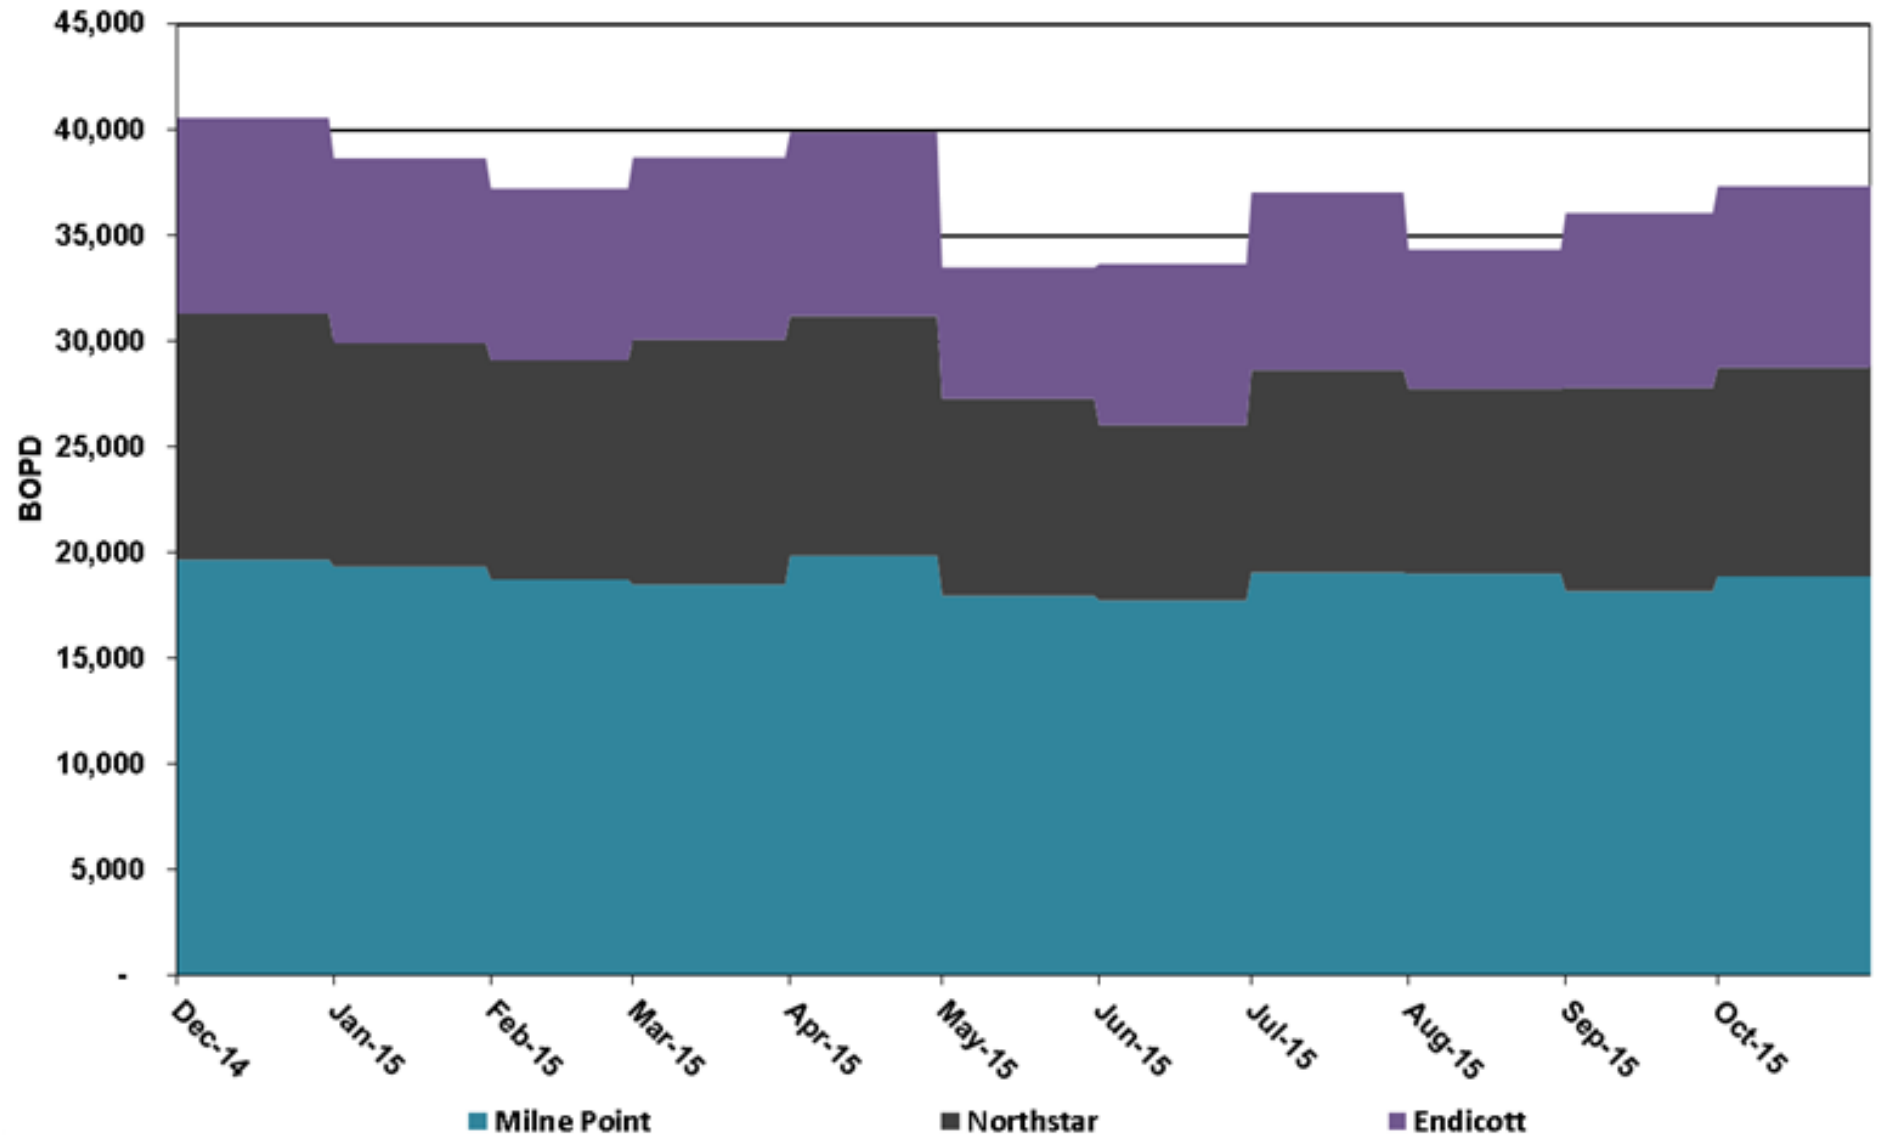

Hilcorp

Integrity • Urgency • Ownership • Alignment • Innovation

Hilcorp Alaska Workforce

Year End 2012

255 Employees
96% Alaska Residents

Year End 2013

316 Employees
97% Alaska Residents

Year End 2014

505 Employees
88% Alaska Residents

Current

520 Employees
88% Alaska Residents

2015: Year in Review

• Hilcorp Energy •
dream
2015

FORTUNE
100 BEST
COMPANIES TO WORK FOR
2015
3rd YEAR IN A ROW!

Cook Inlet: Oil

Cook Inlet: Natural Gas

North Slope: Oil

North Slope Cost Reduction

Alaska Spend

2012

2013

2014

- Capital Investment
- Drilling Program
- Expense AFE's