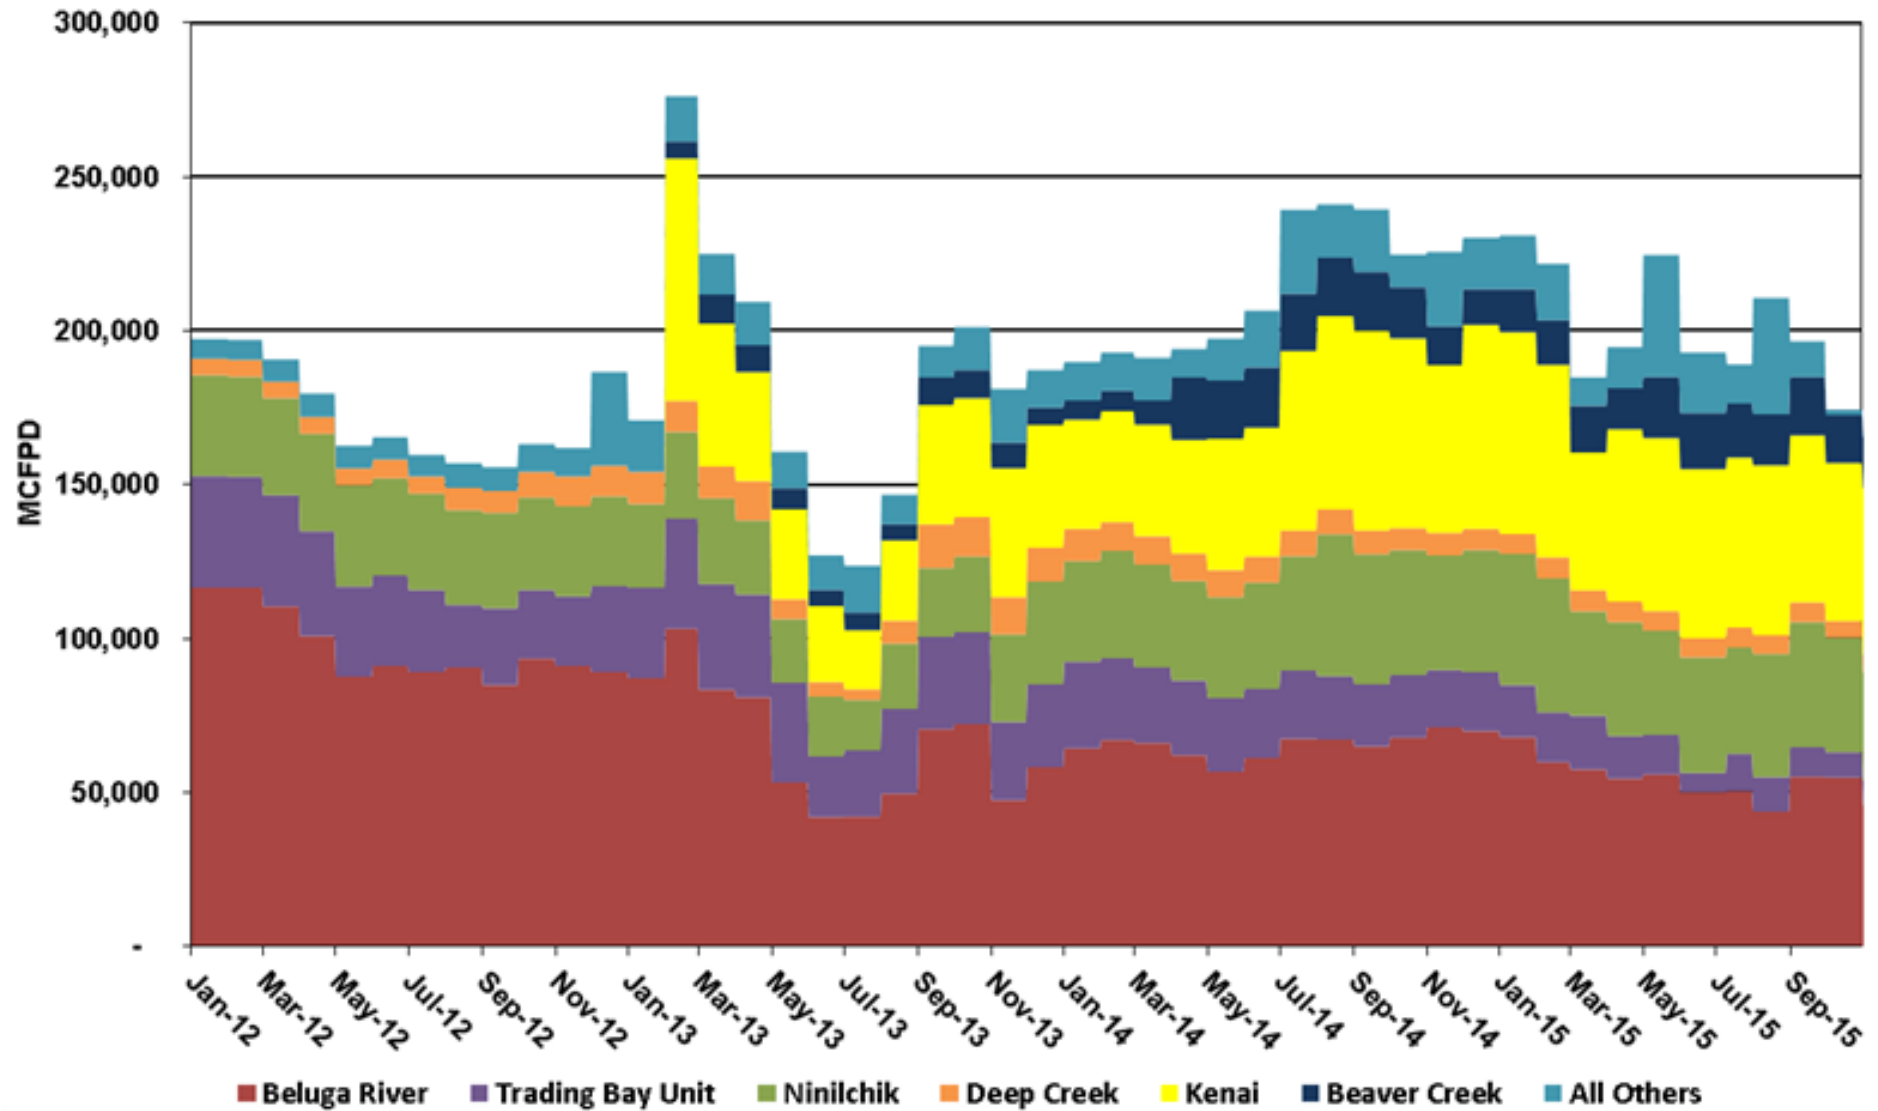

505 Employees
88% Alaska Residents

Current

520 Employees
88% Alaska Residents

2015: Year in Review

• Hilcorp Energy •
dream
2015

FORTUNE
100 BEST
COMPANIES TO WORK FOR
2015
3rd YEAR IN A ROW!

Cook Inlet: Oil

Cook Inlet: Natural Gas

North Slope: Oil

North Slope Cost Reduction

Alaska Spend

2012

2013

2014

- Capital Investment
- Drilling Program
- Expense AFE's