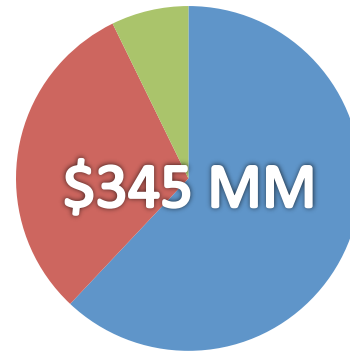

Cook Inlet: Natural Gas

North Slope: Oil

North Slope Cost Reduction

Alaska Spend

2012

2013

2014

- Capital Investment
- Drilling Program
- Expense AFE's