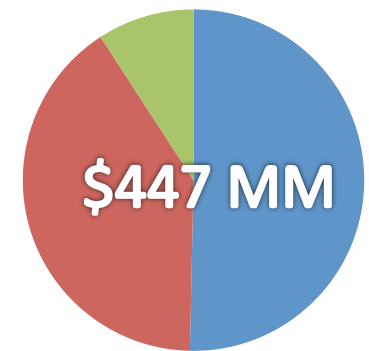

Cook Inlet: Natural Gas

North Slope: Oil

North Slope Cost Reduction

Alaska Spend

2012

2013

2014

- Capital Investment
- Drilling Program
- Expense AFE's