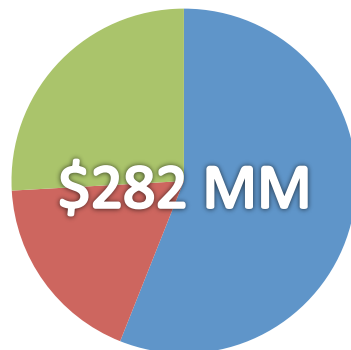

- Capital Investment
- Drilling Program
- Expense AFE's

2015