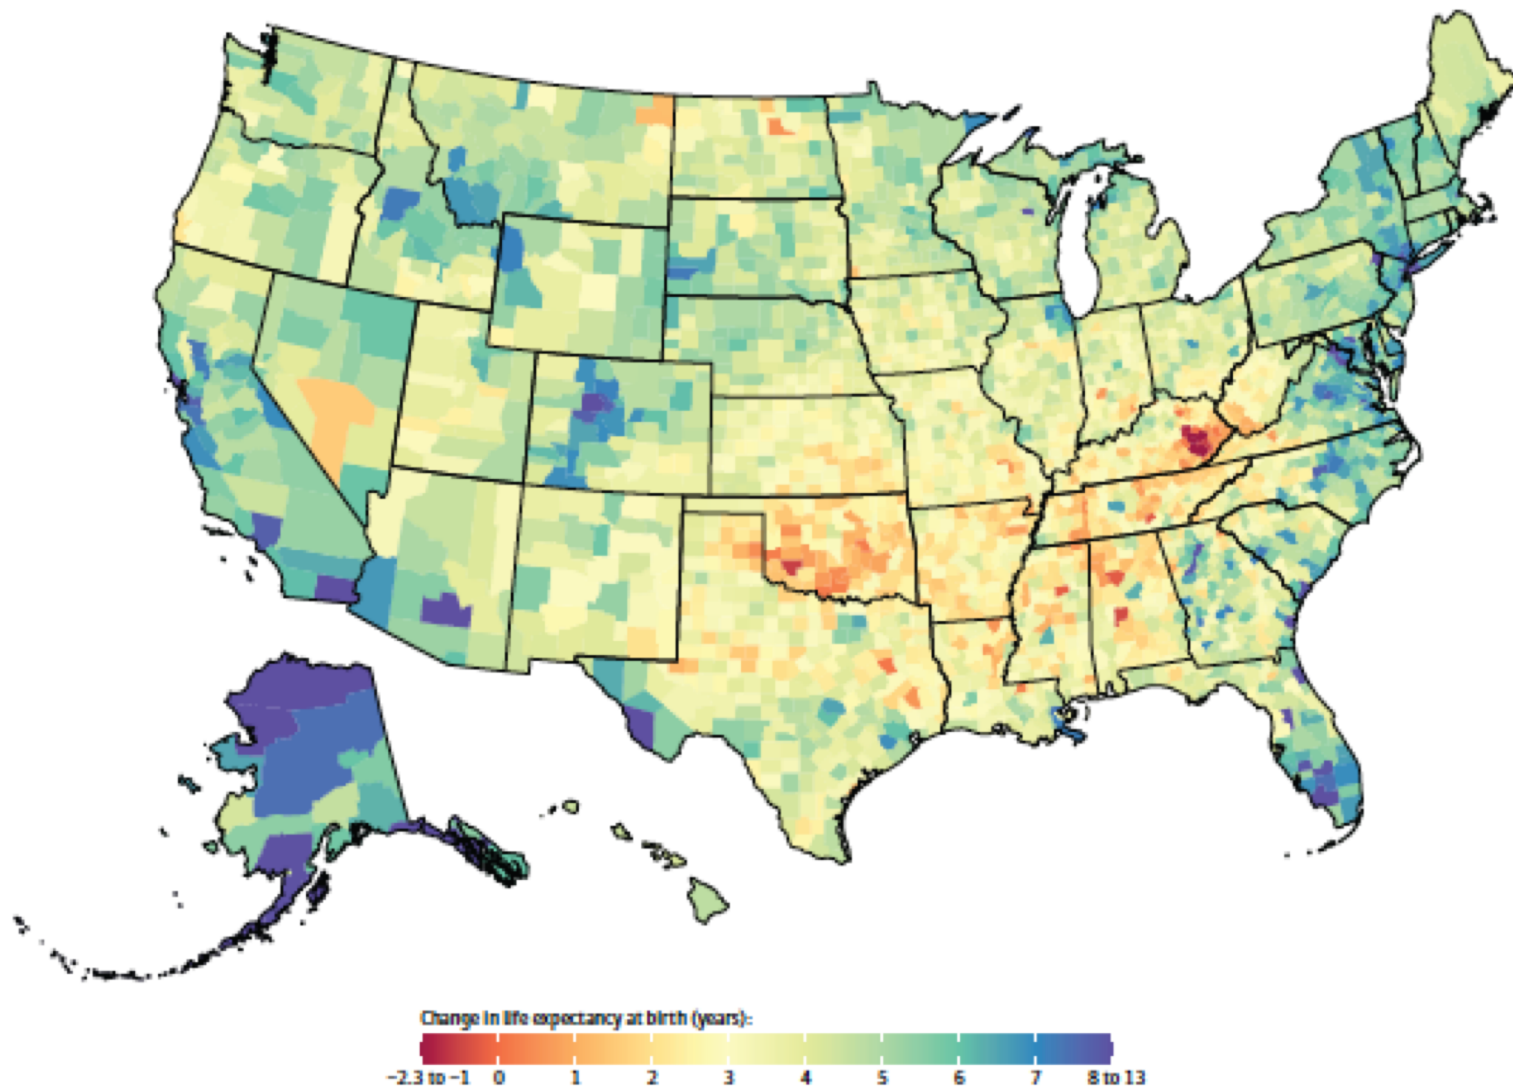

A scenic landscape photograph of a wide river valley. The river flows through a lush green valley, surrounded by dense forests and rolling hills. In the background, mountains are visible under a blue sky with scattered clouds. The foreground is filled with tall grasses and wildflowers, including some pinkish-purple ones. The overall scene is bright and vibrant, suggesting a clear day.

**31<sup>st</sup> Legislature 2019-2020**

**Senate Majority**

**Senator Cathy Giessel**

**Senate President-Elect**

**January 3, 2019**

**60 year Alaska Statehood Day**

Figure 2. Change in Life Expectancy at Birth by County, 1980 to 2014

Compared with the national average, counties in central Colorado, Alaska, and along both coasts experienced larger increases in life expectancy between 1980

and 2014, while some southern counties in states stretching from Oklahoma to West Virginia saw little, if any, improvement over this same period.